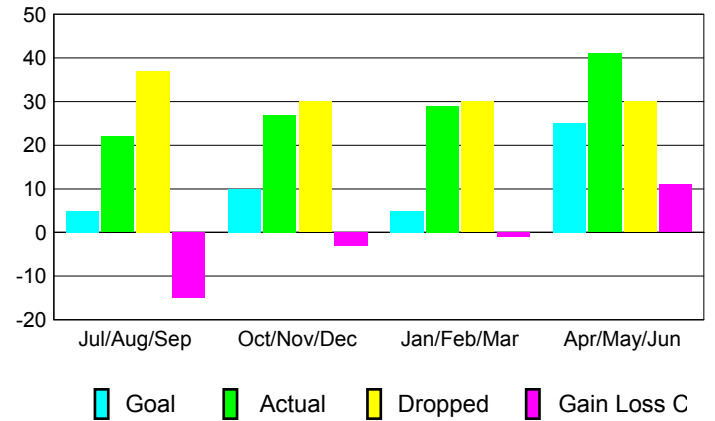

GMT: **John Muller**

Location: **AUSTRALIA**

GMT CA: **7**

**CLUBS**

Month	New Club Goal	Actual New Clubs	Actual Dropped Clubs	Gain/Loss of Clubs
<b>2012-2013</b>				
Jul/Aug/Sep	0	0	0	0
Oct/Nov/Dec	0	0	0	0
Jan/Feb/Mar	0	0	0	0
Apr/May/Jun	1	0	0	0
<b>Totals</b>	<b>1</b>	<b>0</b>	<b>0</b>	<b>0</b>

**Club Results 2012-2013**

Goal, New, Dropped, Gain/Loss

**YTD Status Quo Clubs 2012-2013**

Status Quo Clubs Compared to Status Quo Members

**Club Gain/Loss 2012-2013**

**MEMBERSHIP**

Month	Net Memb Goal	Actual New Memb	Actual Dropped Memb	Gain/Loss of Memb
<b>2012-2013</b>				
Jul/Aug/Sep	5	22	37	-15
Oct/Nov/Dec	10	27	30	-3
Jan/Feb/Mar	5	29	30	-1
Apr/May/Jun	25	41	30	11
<b>Totals</b>	<b>45</b>	<b>119</b>	<b>127</b>	<b>-8</b>

**Membership Results 2012-2013**

Goal, New, Dropped, Gain/Loss

**Gender Comparison 2012-2013**

**Membership Gain/Loss 2012-2013**