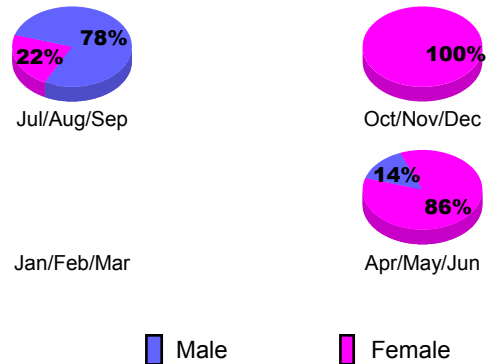

**Club Results 2012-2013**

Goal, New, Dropped, Gain/Loss

**YTD Status Quo Clubs 2012-2013**

Status Quo Clubs Compared to Status Quo Members

**Club Gain/Loss 2012-2013**

**MEMBERSHIP**

Month	Net Memb Goal	Actual New Memb	Actual Dropped Memb	Gain/Loss of Memb
<b>2012-2013</b>				
Jul/Aug/Sep	5	22	37	-15
Oct/Nov/Dec	10	27	30	-3
Jan/Feb/Mar	5	29	30	-1
Apr/May/Jun	25	41	30	11
<b>Totals</b>	<b>45</b>	<b>119</b>	<b>127</b>	<b>-8</b>

**Membership Results 2012-2013**

Goal, New, Dropped, Gain/Loss

**Gender Comparison 2012-2013**

**Membership Gain/Loss 2012-2013**